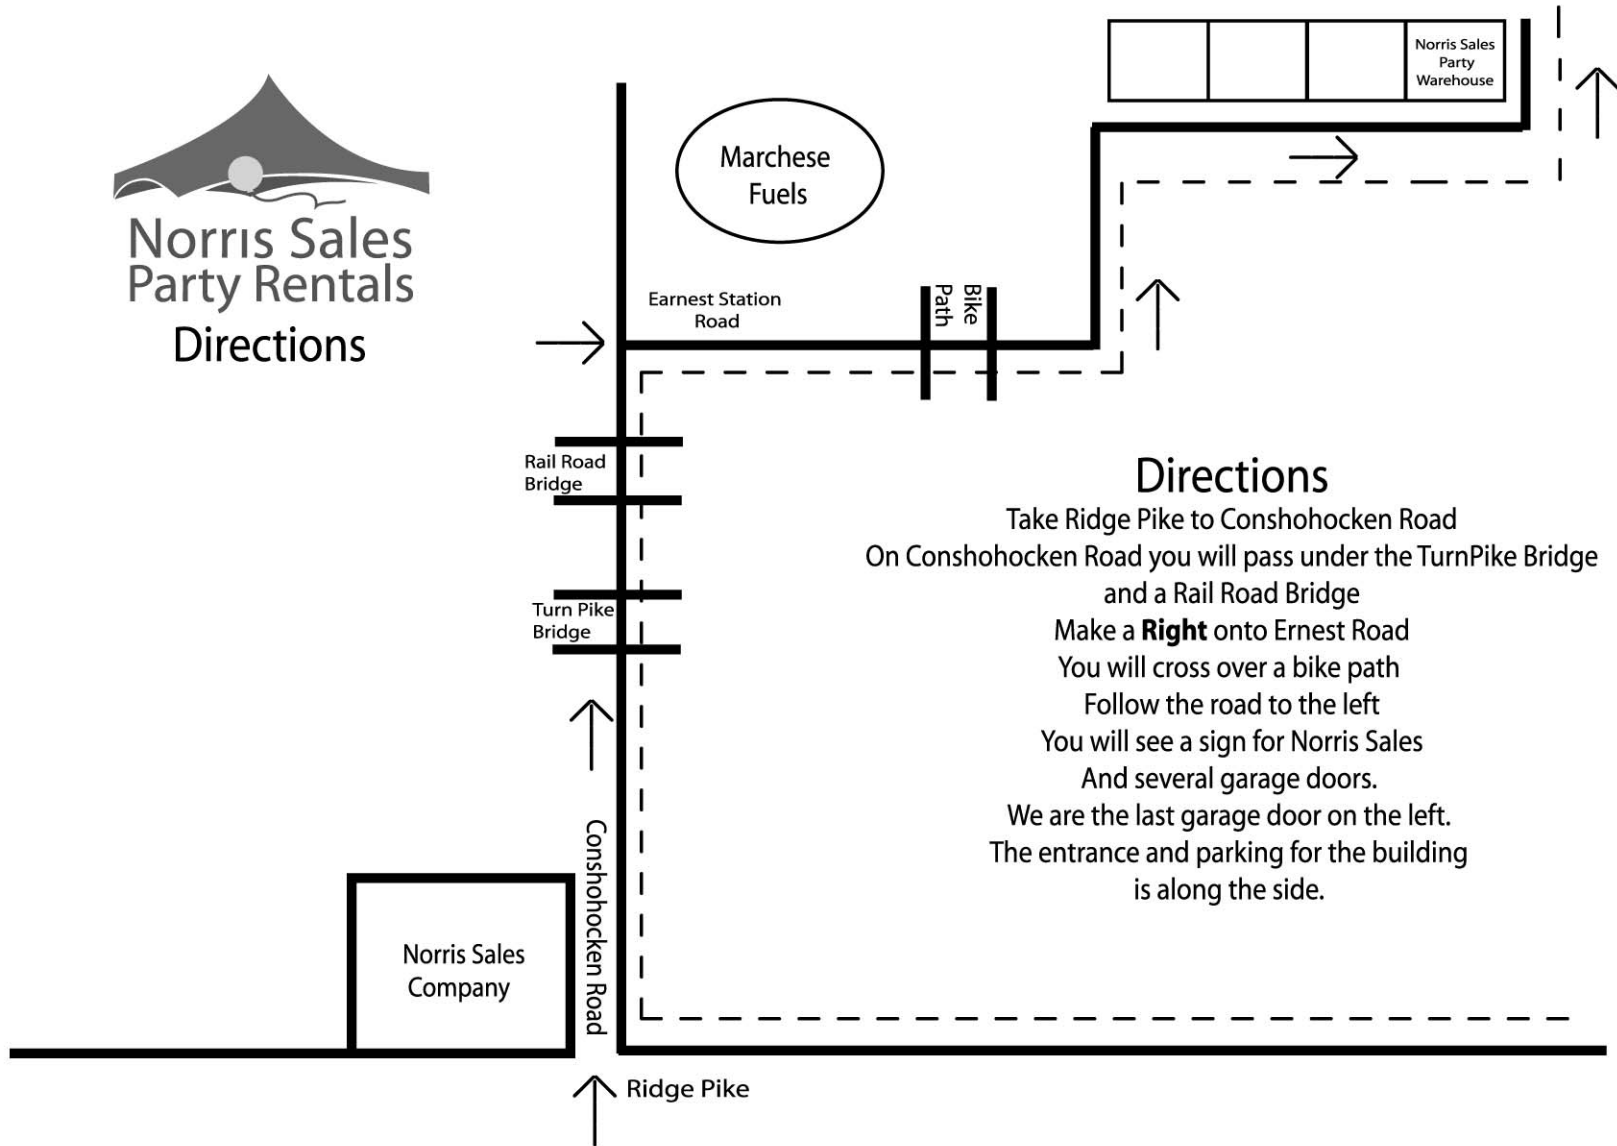

Norris Sales Party Rentals Directions

Directions

Take Ridge Pike to Conshohocken Road
On Conshohocken Road you will pass under the TurnPike Bridge
and a Rail Road Bridge
Make a **Right** onto Ernest Road
You will cross over a bike path
Follow the road to the left
You will see a sign for Norris Sales
And several garage doors.
We are the last garage door on the left.
The entrance and parking for the building
is along the side.